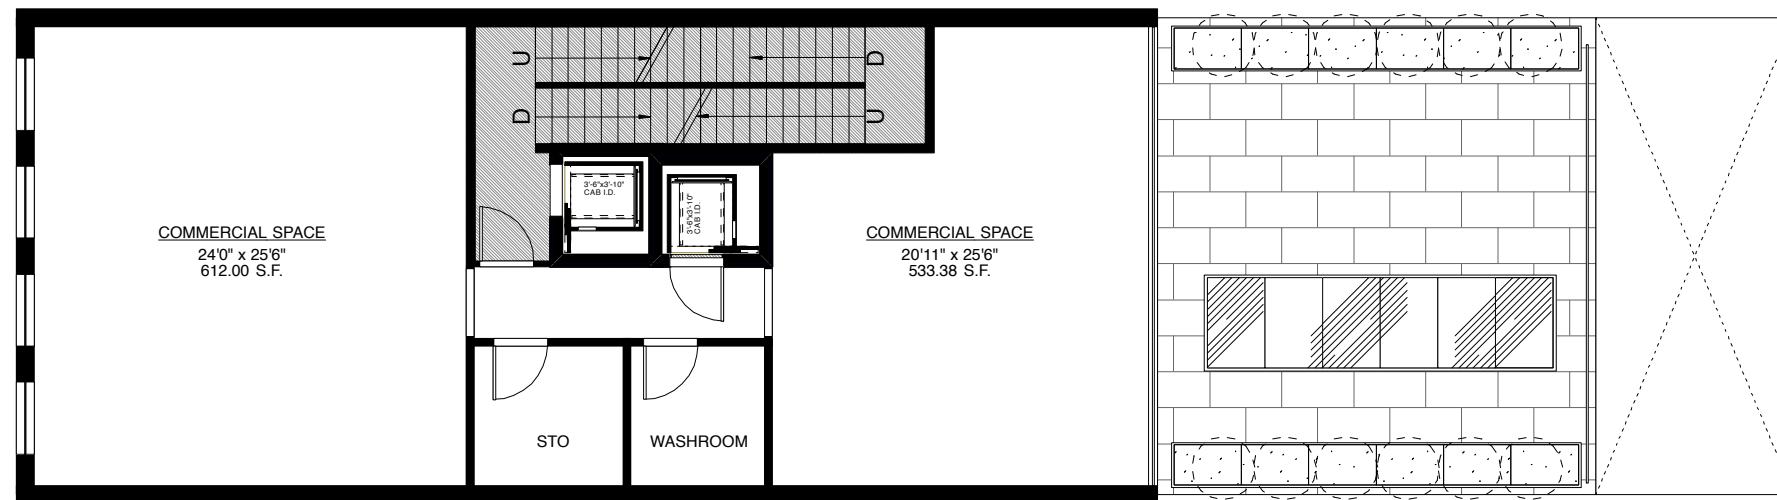

2ND FLOOR

ADDRESS 155 E. 35TH STREET	DESCRIPTION 2ND AND 3RD FLOOR PLANS	DATE: 12.04.09	TURETT COLLABORATIVE ARCHITECTS 86 FRANKLIN ST. 13RD FLOOR | NEW YORK, NY 10013 TEL : 212.965.1244 | FAX: 212.965.1246 | WWW.TURETTARCH.COM E-MAIL : INFO@TURETTARCH.COM