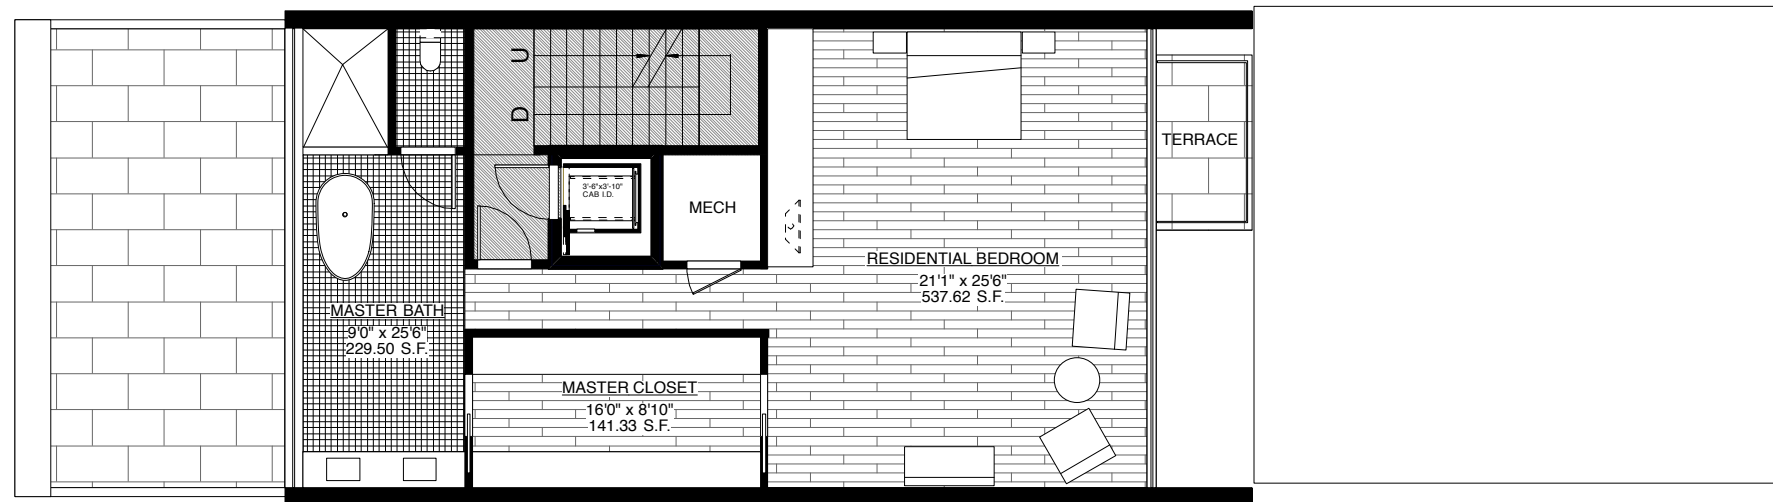

6TH FLOOR

ADDRESS 155 E. 35TH STREET	DESCRIPTION 6TH FLOOR AND ROOF PLANS	DATE: 12.04.09	TURETT COLLABORATIVE ARCHITECTS 86 FRANKLIN ST. 13RD FLOOR | NEW YORK, NY 10013 TEL : 212.965.1244 | FAX: 212.965.1246 | WWW.TURETTARCH.COM E-MAIL: INFO@TURETTARCH.COM